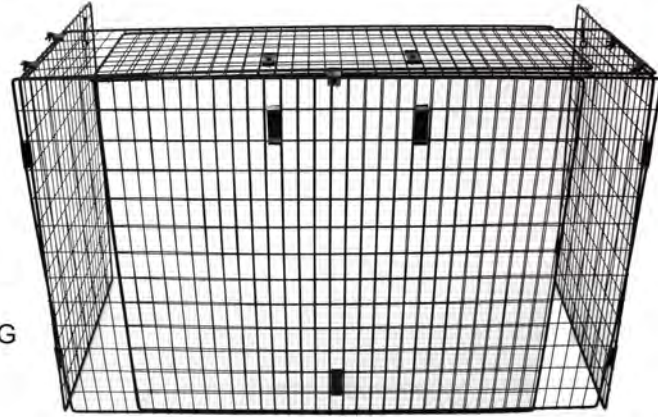

# Houseware

▷ Fireside tools

▷ Tray

▷ Trash bin

▷ Others

 <p>Code: FS-00000008 Size: 24*22/22.5*22.5* H33.5/40cm</p>	 <p>Code: FS-00000015 Size: 24*18.4/22.8*22.8*H37.5/53.9cm</p>
 <p>Code: CB-00000001 Size: 29*27.5/20.5*20.5*H39cm</p>	 <p>Code: FS-00000022 Size: 28.9*28.5/20.3*20.3*H26/39.8cm</p>
 <p>Code: FS-00000014 Size: Bucket: 29.5*27.5/21*21 *H25/39cm Shovel: L45*W11cm</p>	 <p>Code: OT-00000023 Size: L16.7*W13 cm Total length 33.8cm H6.4 cm</p>

Code: OT-00000005  
Size: L20\*W15 cm  
Total length 41cm

Code: OT-00000025  
Size: L22.6\*W18.4 cm  
Total length 42.5cm

Code: OT-00000003  
Size: L17.5\*W11.4 cm  
Total length 33cm

Code: OT-00000004  
Size: L21.5\*W13.5 cm  
Total length 39.1cm

Code: OT-00000006  
Size: L23.2\*W17.4 cm  
Total length 43.4cm

FIRESIDE BLACK EXTENDING NURSERY GUARD-5KG  
Code: FS-00000001  
Size: L170\*W43.5\*H65 cm

FS-Cast Iron Fire Grate 16"  
Code: FS-00000005  
Size:37.5\*27.3\*H11.6cm